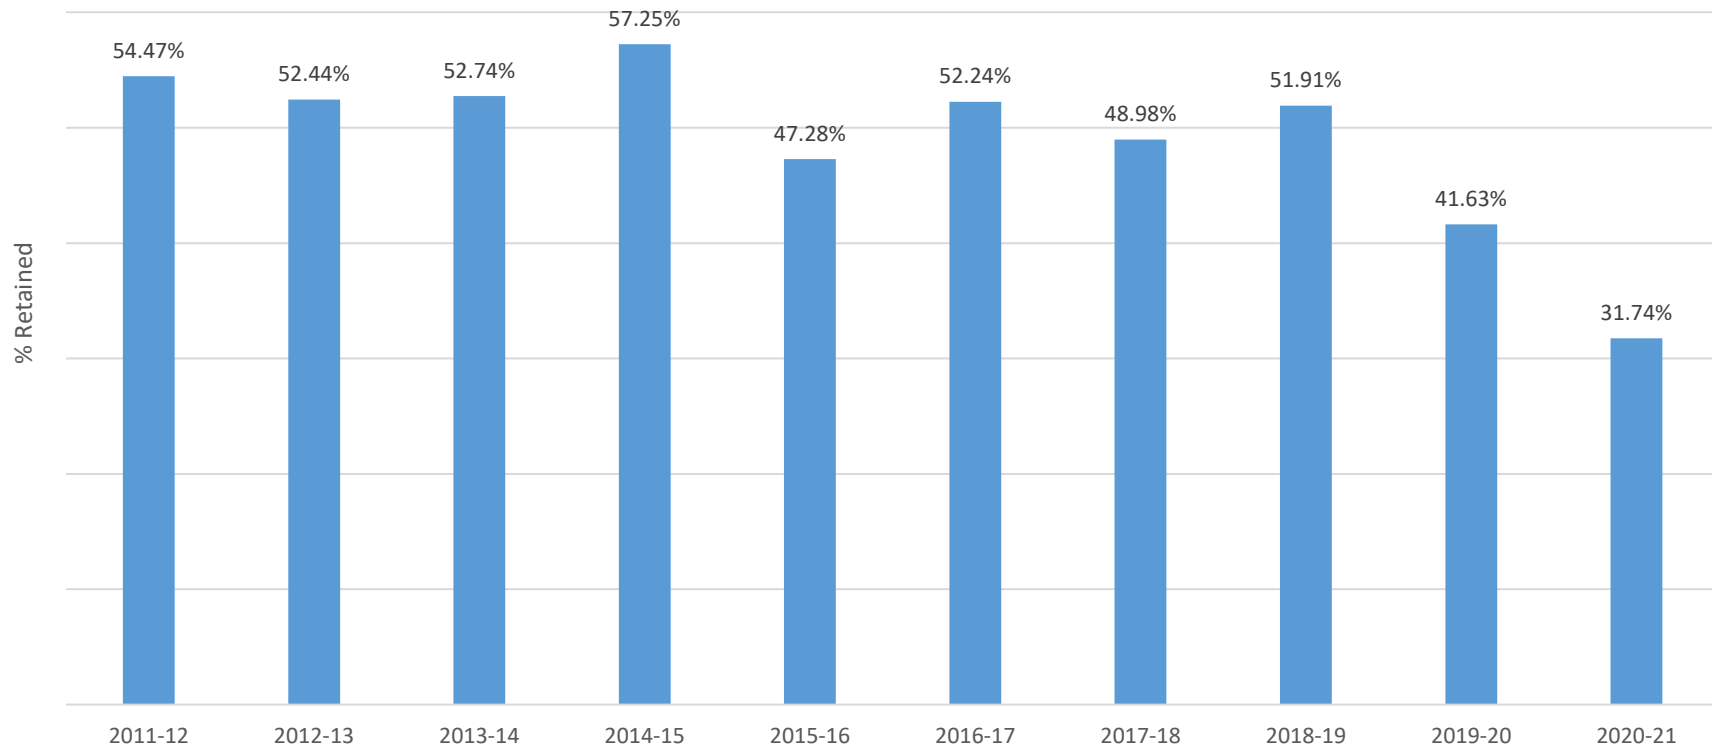

SUNO Full-Time First-Time Freshman Cohort First to Second Year Retention Rates (Fall to Fall)

Source: LA Board of Regents